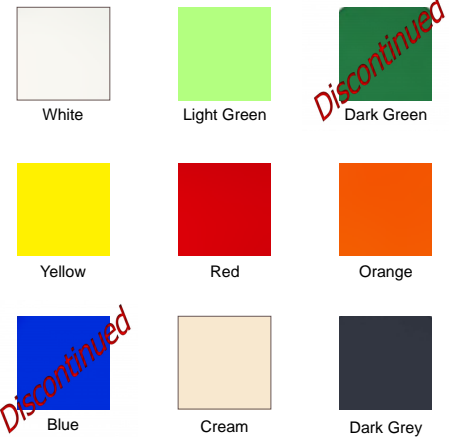

Available Colours for Citrus and Ice Tables: