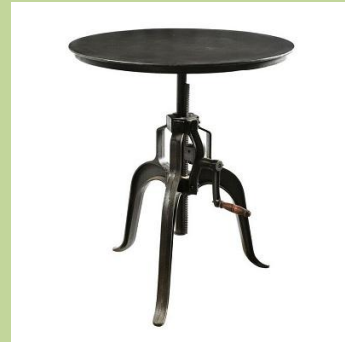

140 x 85 x 105cm - Nett Price £378.00

Reclaimed Wood Bar Stool

38 x 35 x 75cm high

Nett Price £1020.00

Buffalo Range

Cast Iron & Marble Top Table

76 x 76 x 76cm high

Nett Price £330.00

Buffalo Range (cont)

Iron & Reclaimed Wood Coffee Table with Under Shelf.

120 x 60 x 40cm high

Nett Price £336.00

Iron & Reclaimed Wood 70cm Round Pedestal Cafe Table.

70cm dia x 77cm high

Nett Price £270.00

Iron & Reclaimed Wood Adjustable 75cm Round Pedestal Cafe / Lamp Table.

75cm dia x 75cm high

Nett Price £270.00

Iron & Reclaimed Wood 70cm Square Pedestal Cafe Table.

70cm squ x 77cm high

Nett Price £270.00